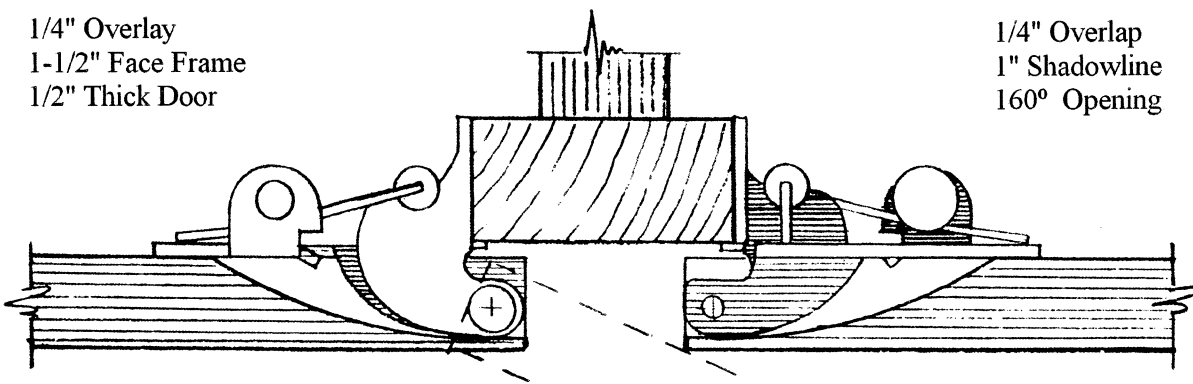

# #3 YOUNGDALE SELF CLOSING HINGE

1/4" Overlay  
3/4" Divider  
1/2" Thick Door

1/4" Overlay  
1/4" Shadowline  
115° Opening

1/4" Overlay  
1-1/2" Face Frame  
3/4" Thick Door

1/2" Overlap  
1/2" Shadowline  
135° Opening

1/4" Overlay  
1-1/2" Face Frame  
1/2" Thick Door

1/4" Overlap  
1" Shadowline  
160° Opening

1/4" Overlay  
1-1/2" Face Frame  
3/4" Thick Door ( 1/2" @ Edge )

1/4" Overlap  
1" Shadowline  
130° Opening