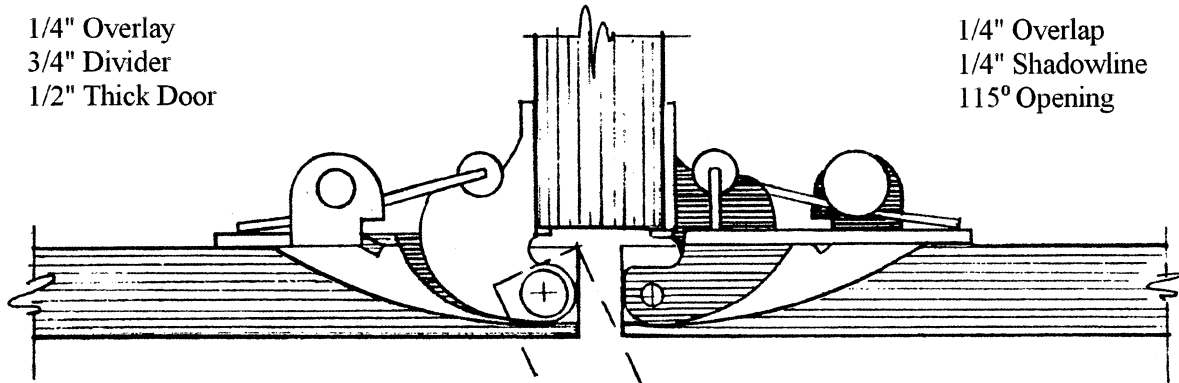

# #3 YOUNGDALE SELF CLOSING HINGE

1/4" Overlay  
3/4" Divider  
1/2" Thick Door

1/4" Overlay  
1/4" Shadowline  
115° Opening

1/4" Overlay  
1-1/2" Face Frame  
3/4" Thick Door

1/2" Overlap  
1/2" Shadowline  
135° Opening

1/4" Overlay  
1-1/2" Face Frame  
1/2" Thick Door

1/4" Overlap  
1" Shadowline  
160° Opening

1/4" Overlay  
1-1/2" Face Frame  
3/4" Thick Door ( 1/2" @ Edge )

1/4" Overlap  
1" Shadowline  
130° Opening