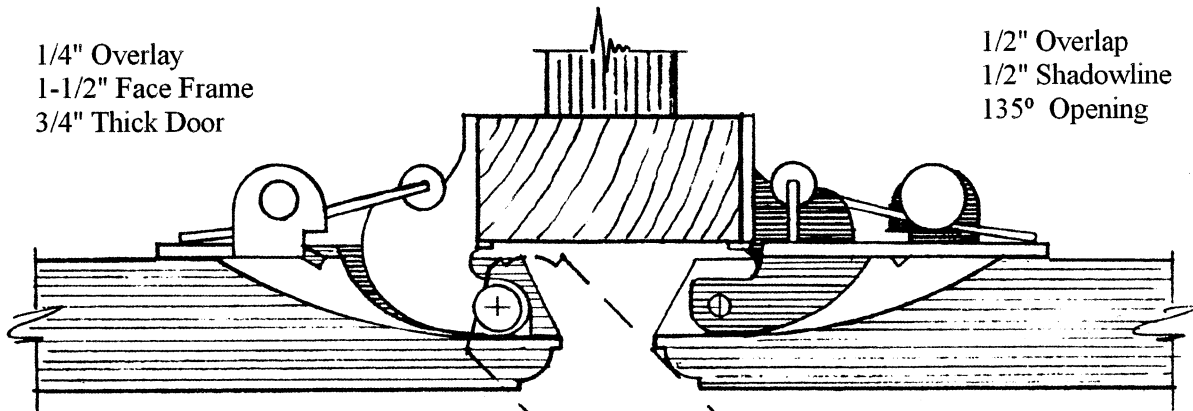

# #3 YOUNGDALE SELF CLOSING HINGE

1/4" Overlay  
3/4" Divider  
1/2" Thick Door

1/4" Overlay  
1/4" Shadowline  
115° Opening

1/4" Overlay  
1-1/2" Face Frame  
3/4" Thick Door

1/2" Overlap  
1/2" Shadowline  
135° Opening

1/4" Overlay  
1-1/2" Face Frame  
1/2" Thick Door

1/4" Overlap  
1" Shadowline  
160° Opening

1/4" Overlay  
1-1/2" Face Frame  
3/4" Thick Door ( 1/2" @ Edge )

1/4" Overlap  
1" Shadowline  
130° Opening