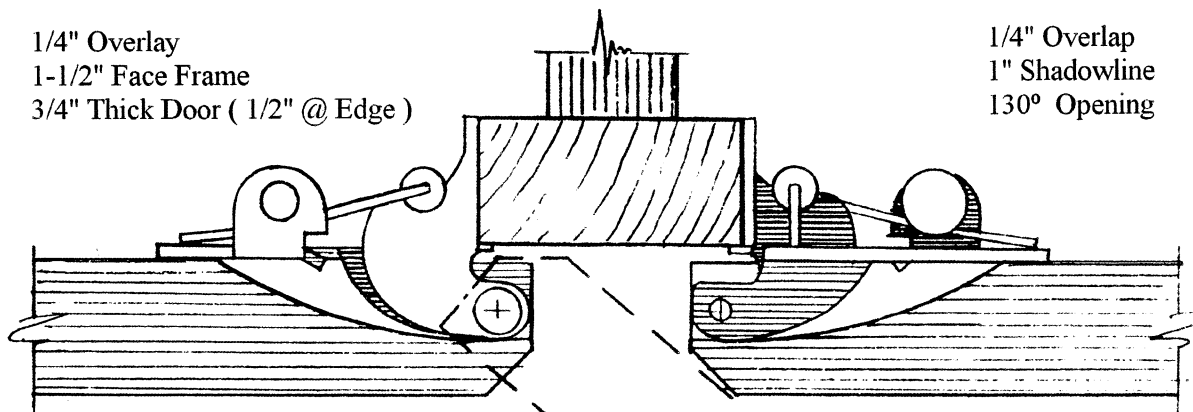

# #3 YOUNGDALE SELF CLOSING HINGE

1/4" Overlay  
3/4" Divider  
1/2" Thick Door

1/4" Overlay  
1/4" Shadowline  
115° Opening

1/4" Overlay  
1-1/2" Face Frame  
3/4" Thick Door

1/2" Overlap  
1/2" Shadowline  
135° Opening

1/4" Overlay  
1-1/2" Face Frame  
1/2" Thick Door

1/4" Overlap  
1" Shadowline  
160° Opening

1/4" Overlay  
1-1/2" Face Frame  
3/4" Thick Door ( 1/2" @ Edge )

1/4" Overlap  
1" Shadowline  
130° Opening