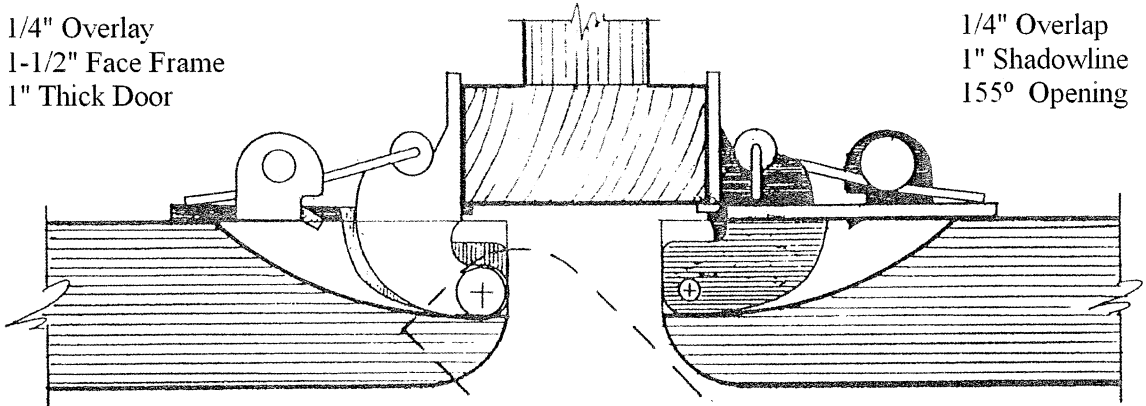

#5 YOUNGDALE SELF CLOSING HINGE

1/4" Overlay
3/4" Divider
5/8" Thick Door

1/4" Overlay
1/4" Shadowline
120° Opening

1/4" Overlay
1-1/2" Face Frame
1" Thick Door

1/4" Overlay
1" Shadowline
155° Opening

1/4" Overlay
1-1/2" Face Frame
5/8" Thick Door

1/4" Overlay
1" Shadowline
160° Opening

1/4" Overlay
1-1/2" Face Frame
1" Thick Door

1/4" Overlay
1" Shadowline
150° Opening