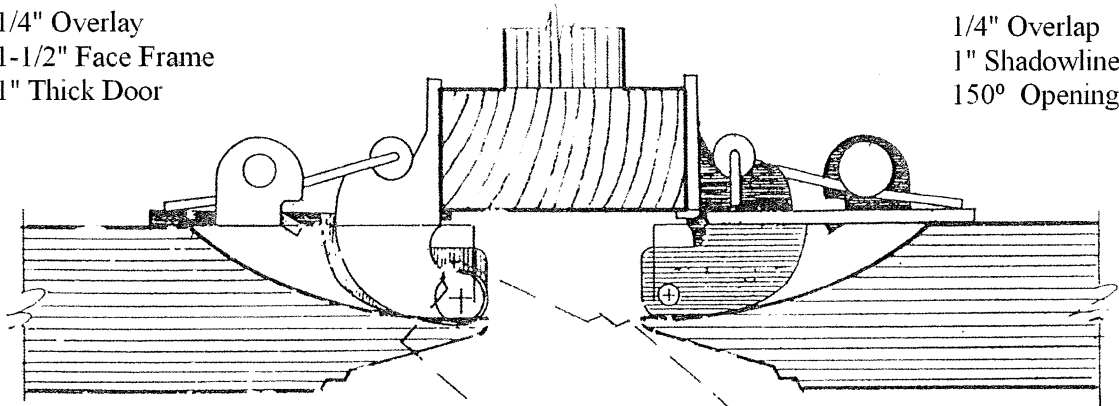

#5 YOUNGDALE SELF CLOSING HINGE

1/4" Overlay
3/4" Divider
5/8" Thick Door

1/4" Overlay
1/4" Shadowline
120° Opening

1/4" Overlay
1-1/2" Face Frame
1" Thick Door

1/4" Overlay
1" Shadowline
155° Opening

1/4" Overlay
1-1/2" Face Frame
5/8" Thick Door

1/4" Overlay
1" Shadowline
160° Opening

1/4" Overlay
1-1/2" Face Frame
1" Thick Door

1/4" Overlay
1" Shadowline
150° Opening