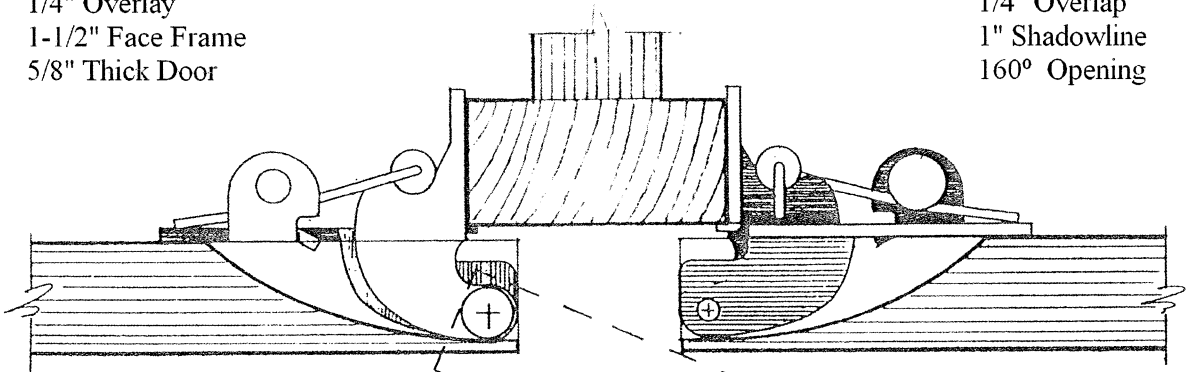

#5 YOUNGDALE SELF CLOSING HINGE

1/4" Overlay
3/4" Divider
5/8" Thick Door

1/4" Overlay
1/4" Shadowline
120° Opening

1/4" Overlay
1-1/2" Face Frame
1" Thick Door

1/4" Overlay
1" Shadowline
155° Opening

1/4" Overlay
1-1/2" Face Frame
5/8" Thick Door

1/4" Overlay
1" Shadowline
160° Opening

1/4" Overlay
1-1/2" Face Frame
1" Thick Door

1/4" Overlay
1" Shadowline
150° Opening