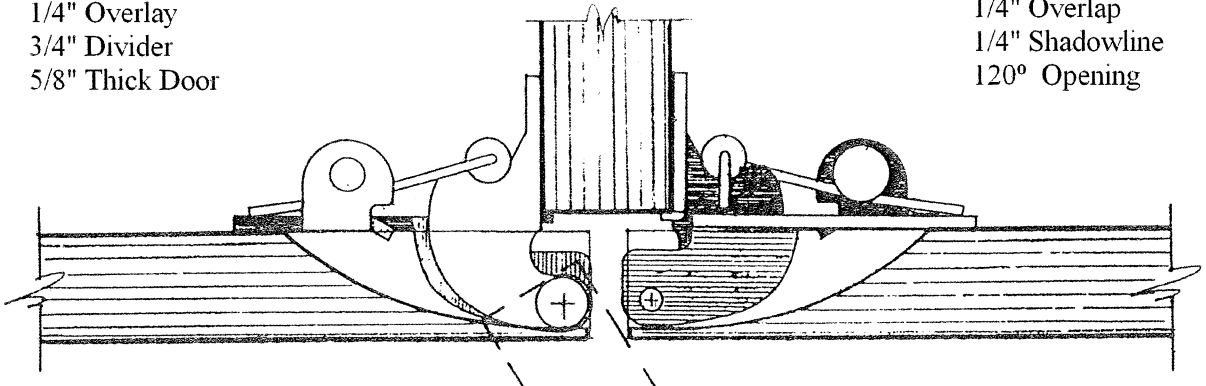

#5 YOUNGDALE SELF CLOSING HINGE

1/4" Overlay
3/4" Divider
5/8" Thick Door

1/4" Overlay
1/4" Shadowline
120° Opening

1/4" Overlay
1-1/2" Face Frame
1" Thick Door

1/4" Overlay
1" Shadowline
155° Opening

1/4" Overlay
1-1/2" Face Frame
5/8" Thick Door

1/4" Overlay
1" Shadowline
160° Opening

1/4" Overlay
1-1/2" Face Frame
1" Thick Door

1/4" Overlay
1" Shadowline
150° Opening