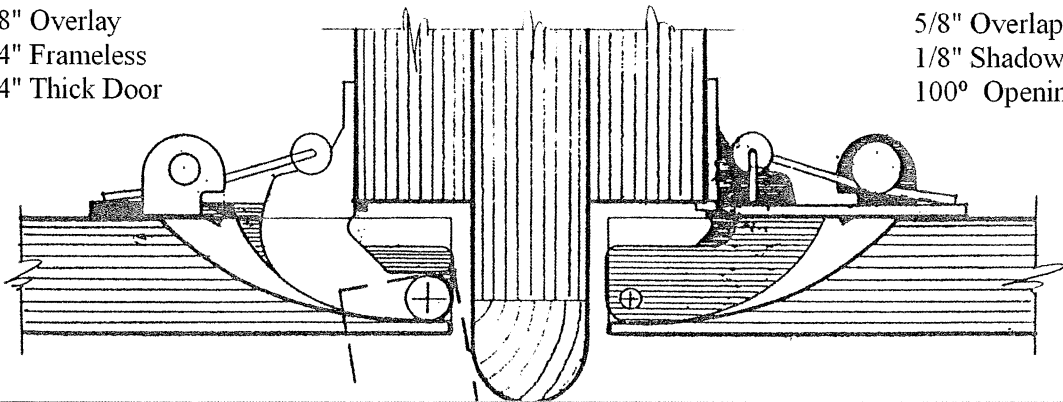

# #8 YOUNGDALE SELF CLOSING HINGE

5/8" Overlay  
2-1/2" Face Frame  
3/4" Thick Door

5/8" Overlap  
3/16" Shadowline  
115° Opening

5/8" Overlay  
3/4" Frameless  
3/4" Thick Door

5/8" Overlap  
1/8" Shadowline  
100° Opening

5/8" Overlay  
1-1/2" Face Frame  
3/4" Thick Door

5/8" Overlap  
1/4" Shadowline  
125° Opening

5/8" Overlay  
2-1/2" Face Frame  
1" Thick Door

7/8" Overlap  
3/4" Shadowline  
140° Opening