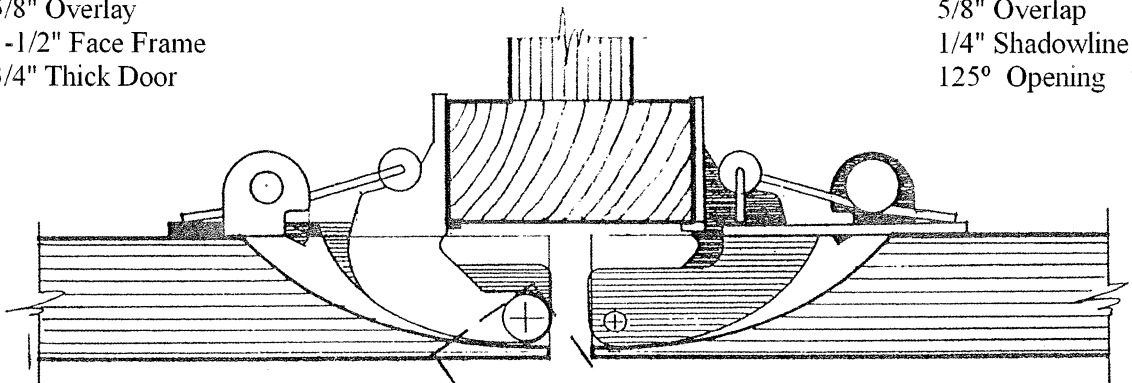

# #8 YOUNGDALE SELF CLOSING HINGE

5/8" Overlay  
2-1/2" Face Frame  
3/4" Thick Door

5/8" Overlap  
3/16" Shadowline  
115° Opening

5/8" Overlay  
3/4" Frameless  
3/4" Thick Door

5/8" Overlap  
1/8" Shadowline  
100° Opening

5/8" Overlay  
1-1/2" Face Frame  
3/4" Thick Door

5/8" Overlap  
1/4" Shadowline  
125° Opening

5/8" Overlay  
2-1/2" Face Frame  
1" Thick Door

7/8" Overlap  
3/4" Shadowline  
140° Opening