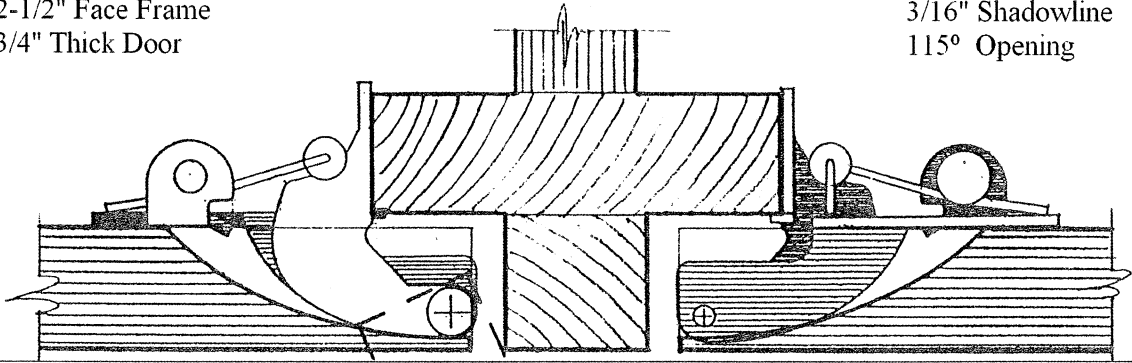

# #8 YOUNGDALE SELF CLOSING HINGE

5/8" Overlay  
2-1/2" Face Frame  
3/4" Thick Door

5/8" Overlap  
3/16" Shadowline  
115° Opening

5/8" Overlay  
3/4" Frameless  
3/4" Thick Door

5/8" Overlap  
1/8" Shadowline  
100° Opening

5/8" Overlay  
1-1/2" Face Frame  
3/4" Thick Door

5/8" Overlap  
1/4" Shadowline  
125° Opening

5/8" Overlay  
2-1/2" Face Frame  
1" Thick Door

7/8" Overlap  
3/4" Shadowline  
140° Opening