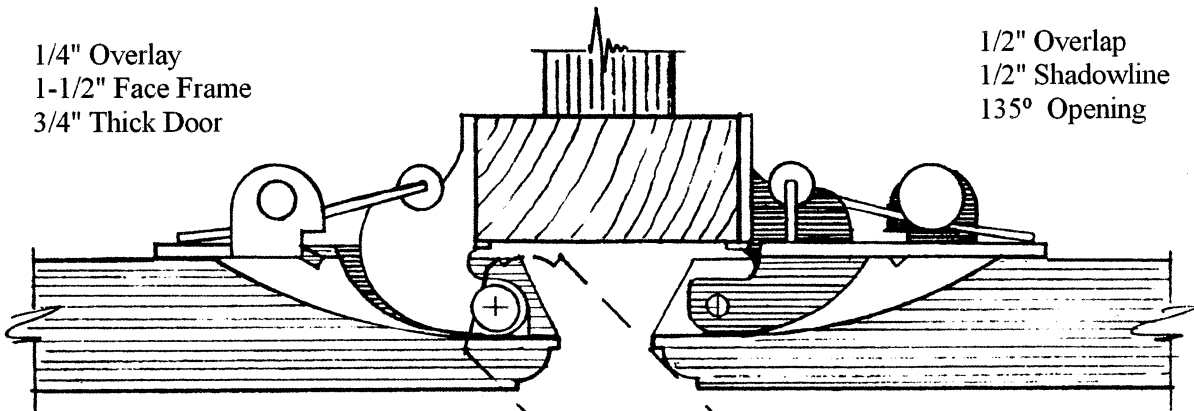

# #3 YOUNGDALE SELF CLOSING HINGE

1/4" Overlay  
3/4" Divider  
1/2" Thick Door

1/4" Overlay  
1/4" Shadowline  
115° Opening

1/4" Overlay  
1-1/2" Face Frame  
3/4" Thick Door

1/2" Overlap  
1/2" Shadowline  
135° Opening

1/4" Overlay  
1-1/2" Face Frame  
1/2" Thick Door

1/4" Overlap  
1" Shadowline  
160° Opening

1/4" Overlay  
1-1/2" Face Frame  
3/4" Thick Door ( 1/2" @ Edge )

1/4" Overlap  
1" Shadowline  
130° Opening