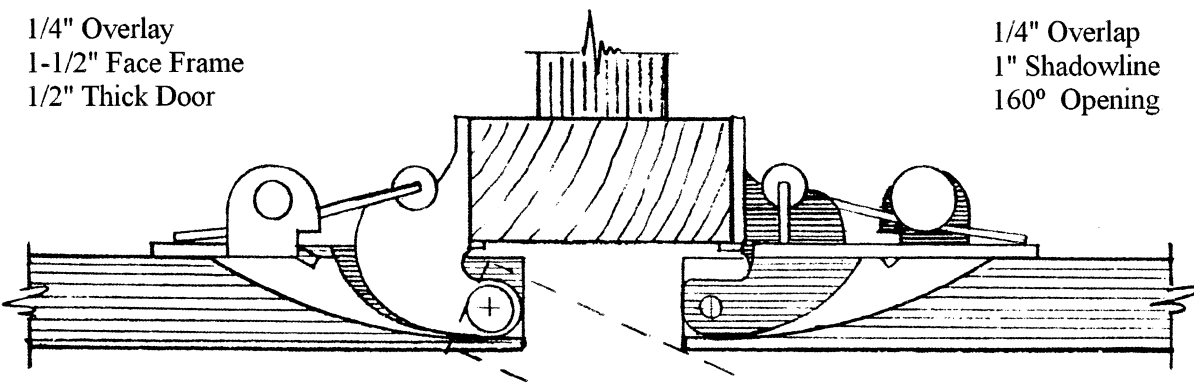

# #3 YOUNGDALE SELF CLOSING HINGE

1/4" Overlay  
3/4" Divider  
1/2" Thick Door

1/4" Overlay  
1/4" Shadowline  
115° Opening

1/4" Overlay  
1-1/2" Face Frame  
3/4" Thick Door

1/2" Overlap  
1/2" Shadowline  
135° Opening

1/4" Overlay  
1-1/2" Face Frame  
1/2" Thick Door

1/4" Overlap  
1" Shadowline  
160° Opening

1/4" Overlay  
1-1/2" Face Frame  
3/4" Thick Door ( 1/2" @ Edge )

1/4" Overlap  
1" Shadowline  
130° Opening