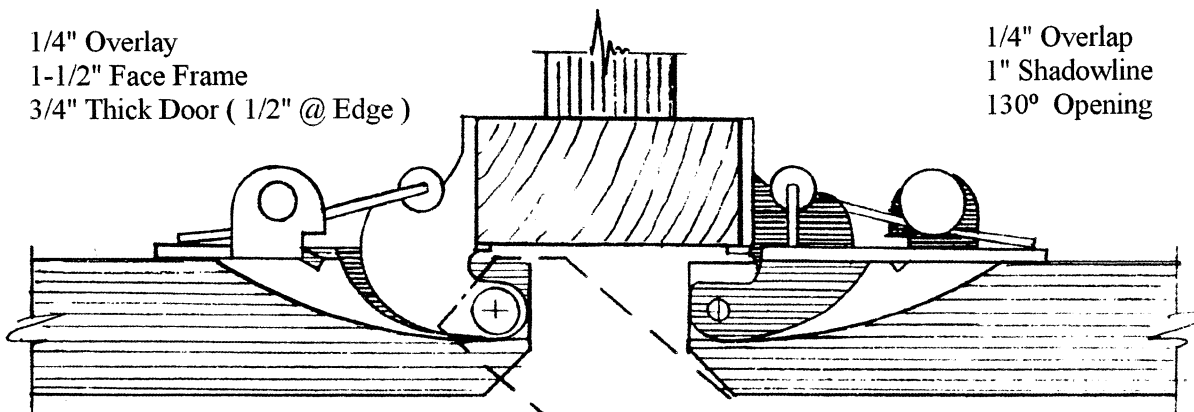

# #3 YOUNGDALE SELF CLOSING HINGE

1/4" Overlay  
3/4" Divider  
1/2" Thick Door

1/4" Overlay  
1/4" Shadowline  
115° Opening

1/4" Overlay  
1-1/2" Face Frame  
3/4" Thick Door

1/2" Overlap  
1/2" Shadowline  
135° Opening

1/4" Overlay  
1-1/2" Face Frame  
1/2" Thick Door

1/4" Overlap  
1" Shadowline  
160° Opening

1/4" Overlay  
1-1/2" Face Frame  
3/4" Thick Door ( 1/2" @ Edge )

1/4" Overlap  
1" Shadowline  
130° Opening