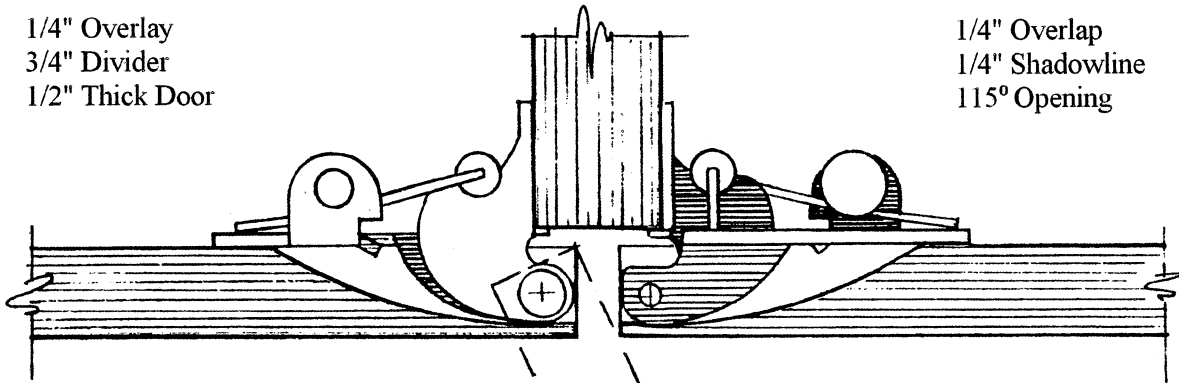

# #3 YOUNGDALE SELF CLOSING HINGE

1/4" Overlay  
3/4" Divider  
1/2" Thick Door

1/4" Overlay  
1/4" Shadowline  
115° Opening

1/4" Overlay  
1-1/2" Face Frame  
3/4" Thick Door

1/2" Overlap  
1/2" Shadowline  
135° Opening

1/4" Overlay  
1-1/2" Face Frame  
1/2" Thick Door

1/4" Overlap  
1" Shadowline  
160° Opening

1/4" Overlay  
1-1/2" Face Frame  
3/4" Thick Door ( 1/2" @ Edge )

1/4" Overlap  
1" Shadowline  
130° Opening