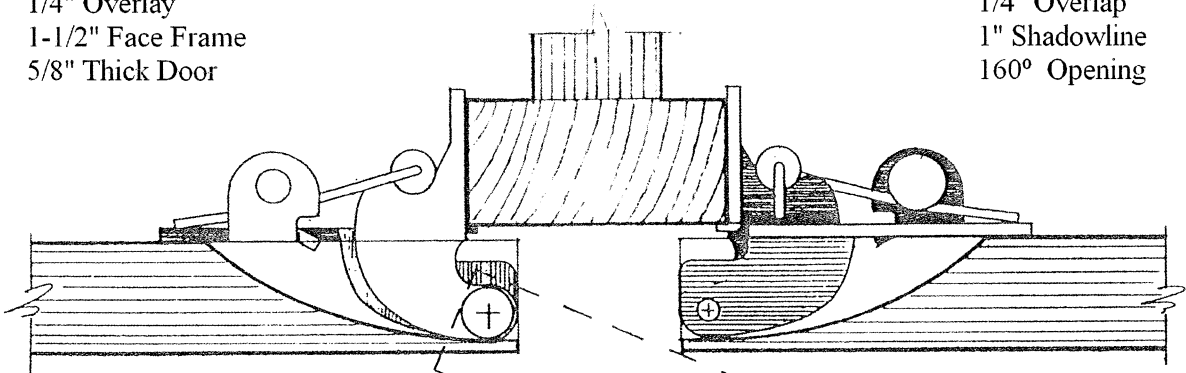

# #5 YOUNGDALE SELF CLOSING HINGE

1/4" Overlay  
3/4" Divider  
5/8" Thick Door

1/4" Overlay  
1/4" Shadowline  
120° Opening

1/4" Overlay  
1-1/2" Face Frame  
1" Thick Door

1/4" Overlay  
1" Shadowline  
155° Opening

1/4" Overlay  
1-1/2" Face Frame  
5/8" Thick Door

1/4" Overlay  
1" Shadowline  
160° Opening

1/4" Overlay  
1-1/2" Face Frame  
1" Thick Door

1/4" Overlay  
1" Shadowline  
150° Opening