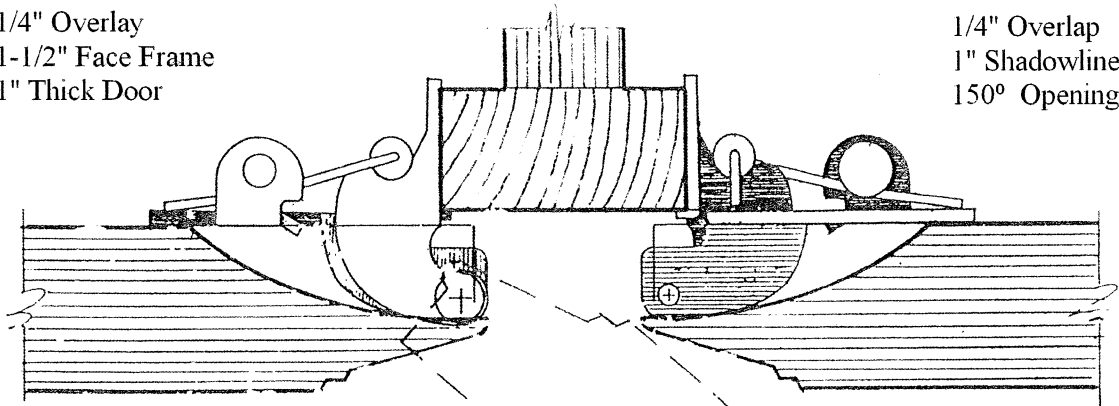

# #5 YOUNGDALE SELF CLOSING HINGE

1/4" Overlay  
3/4" Divider  
5/8" Thick Door

1/4" Overlay  
1/4" Shadowline  
120° Opening

1/4" Overlay  
1-1/2" Face Frame  
1" Thick Door

1/4" Overlay  
1" Shadowline  
155° Opening

1/4" Overlay  
1-1/2" Face Frame  
5/8" Thick Door

1/4" Overlay  
1" Shadowline  
160° Opening

1/4" Overlay  
1-1/2" Face Frame  
1" Thick Door

1/4" Overlay  
1" Shadowline  
150° Opening