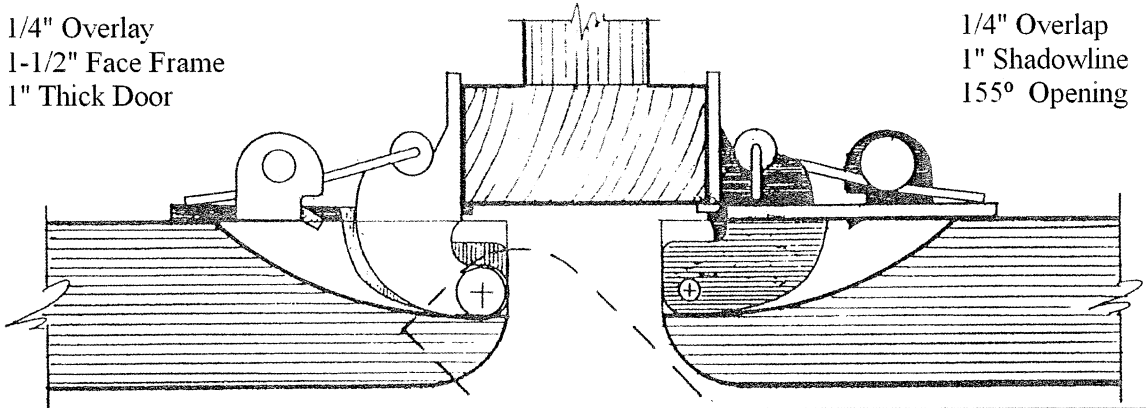

# #5 YOUNGDALE SELF CLOSING HINGE

1/4" Overlay  
3/4" Divider  
5/8" Thick Door

1/4" Overlay  
1/4" Shadowline  
120° Opening

1/4" Overlay  
1-1/2" Face Frame  
1" Thick Door

1/4" Overlay  
1" Shadowline  
155° Opening

1/4" Overlay  
1-1/2" Face Frame  
5/8" Thick Door

1/4" Overlay  
1" Shadowline  
160° Opening

1/4" Overlay  
1-1/2" Face Frame  
1" Thick Door

1/4" Overlay  
1" Shadowline  
150° Opening