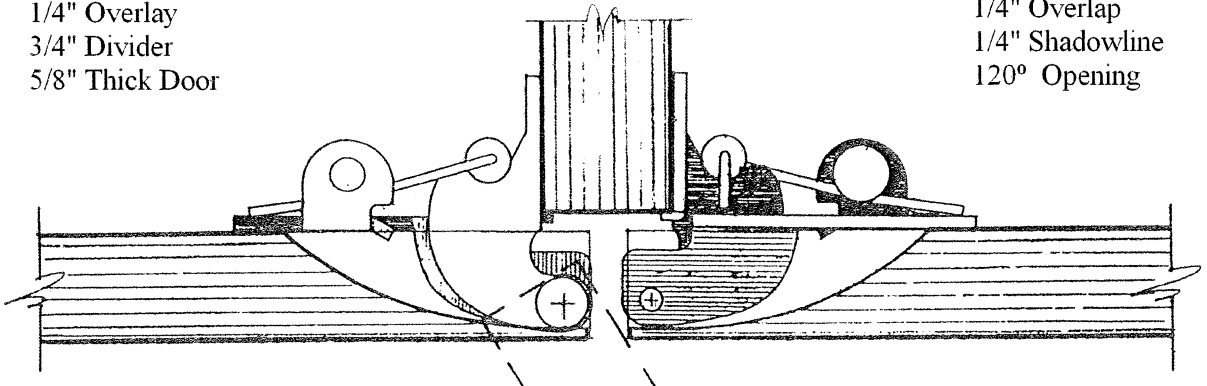

# #5 YOUNGDALE SELF CLOSING HINGE

1/4" Overlay  
3/4" Divider  
5/8" Thick Door

1/4" Overlay  
1/4" Shadowline  
120° Opening

1/4" Overlay  
1-1/2" Face Frame  
1" Thick Door

1/4" Overlay  
1" Shadowline  
155° Opening

1/4" Overlay  
1-1/2" Face Frame  
5/8" Thick Door

1/4" Overlay  
1" Shadowline  
160° Opening

1/4" Overlay  
1-1/2" Face Frame  
1" Thick Door

1/4" Overlay  
1" Shadowline  
150° Opening