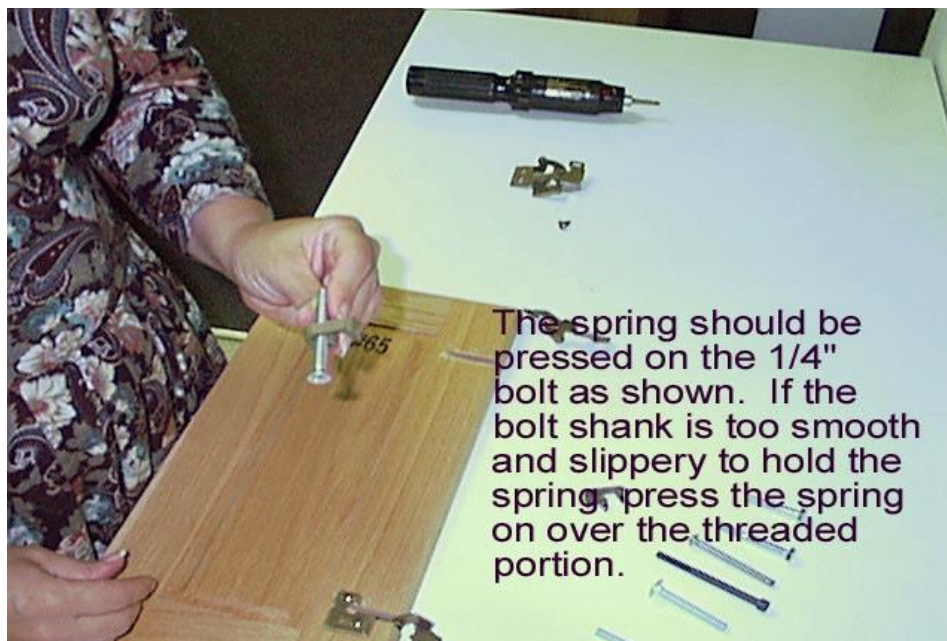

YOUNGDALE

Cabinet Hinges

2319 23rd Avenue, Rockford, IL 61104

Phone: 760-727-0644