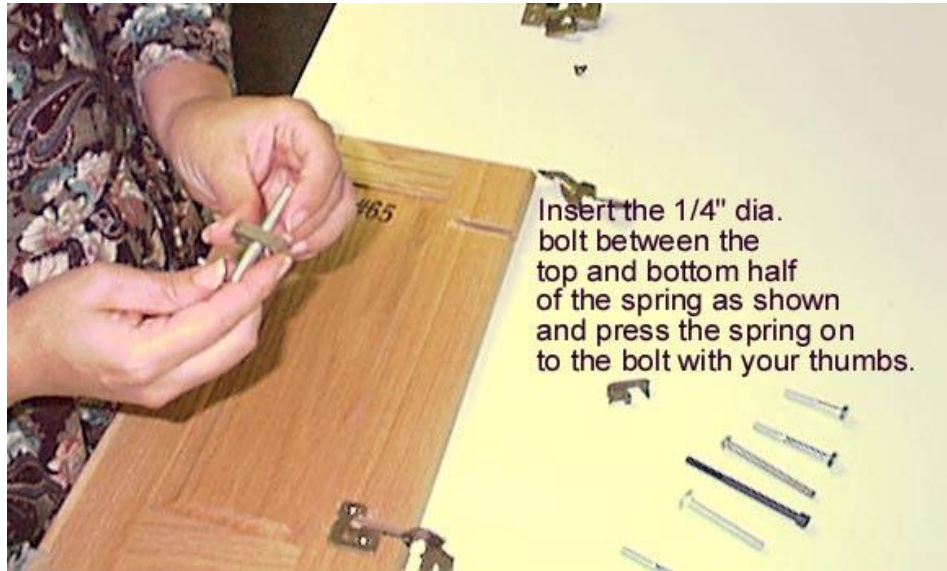

YOUNGDALE

Cabinet Hinges

2319 23rd Avenue, Rockford, IL 61104

Phone: 760-727-0644